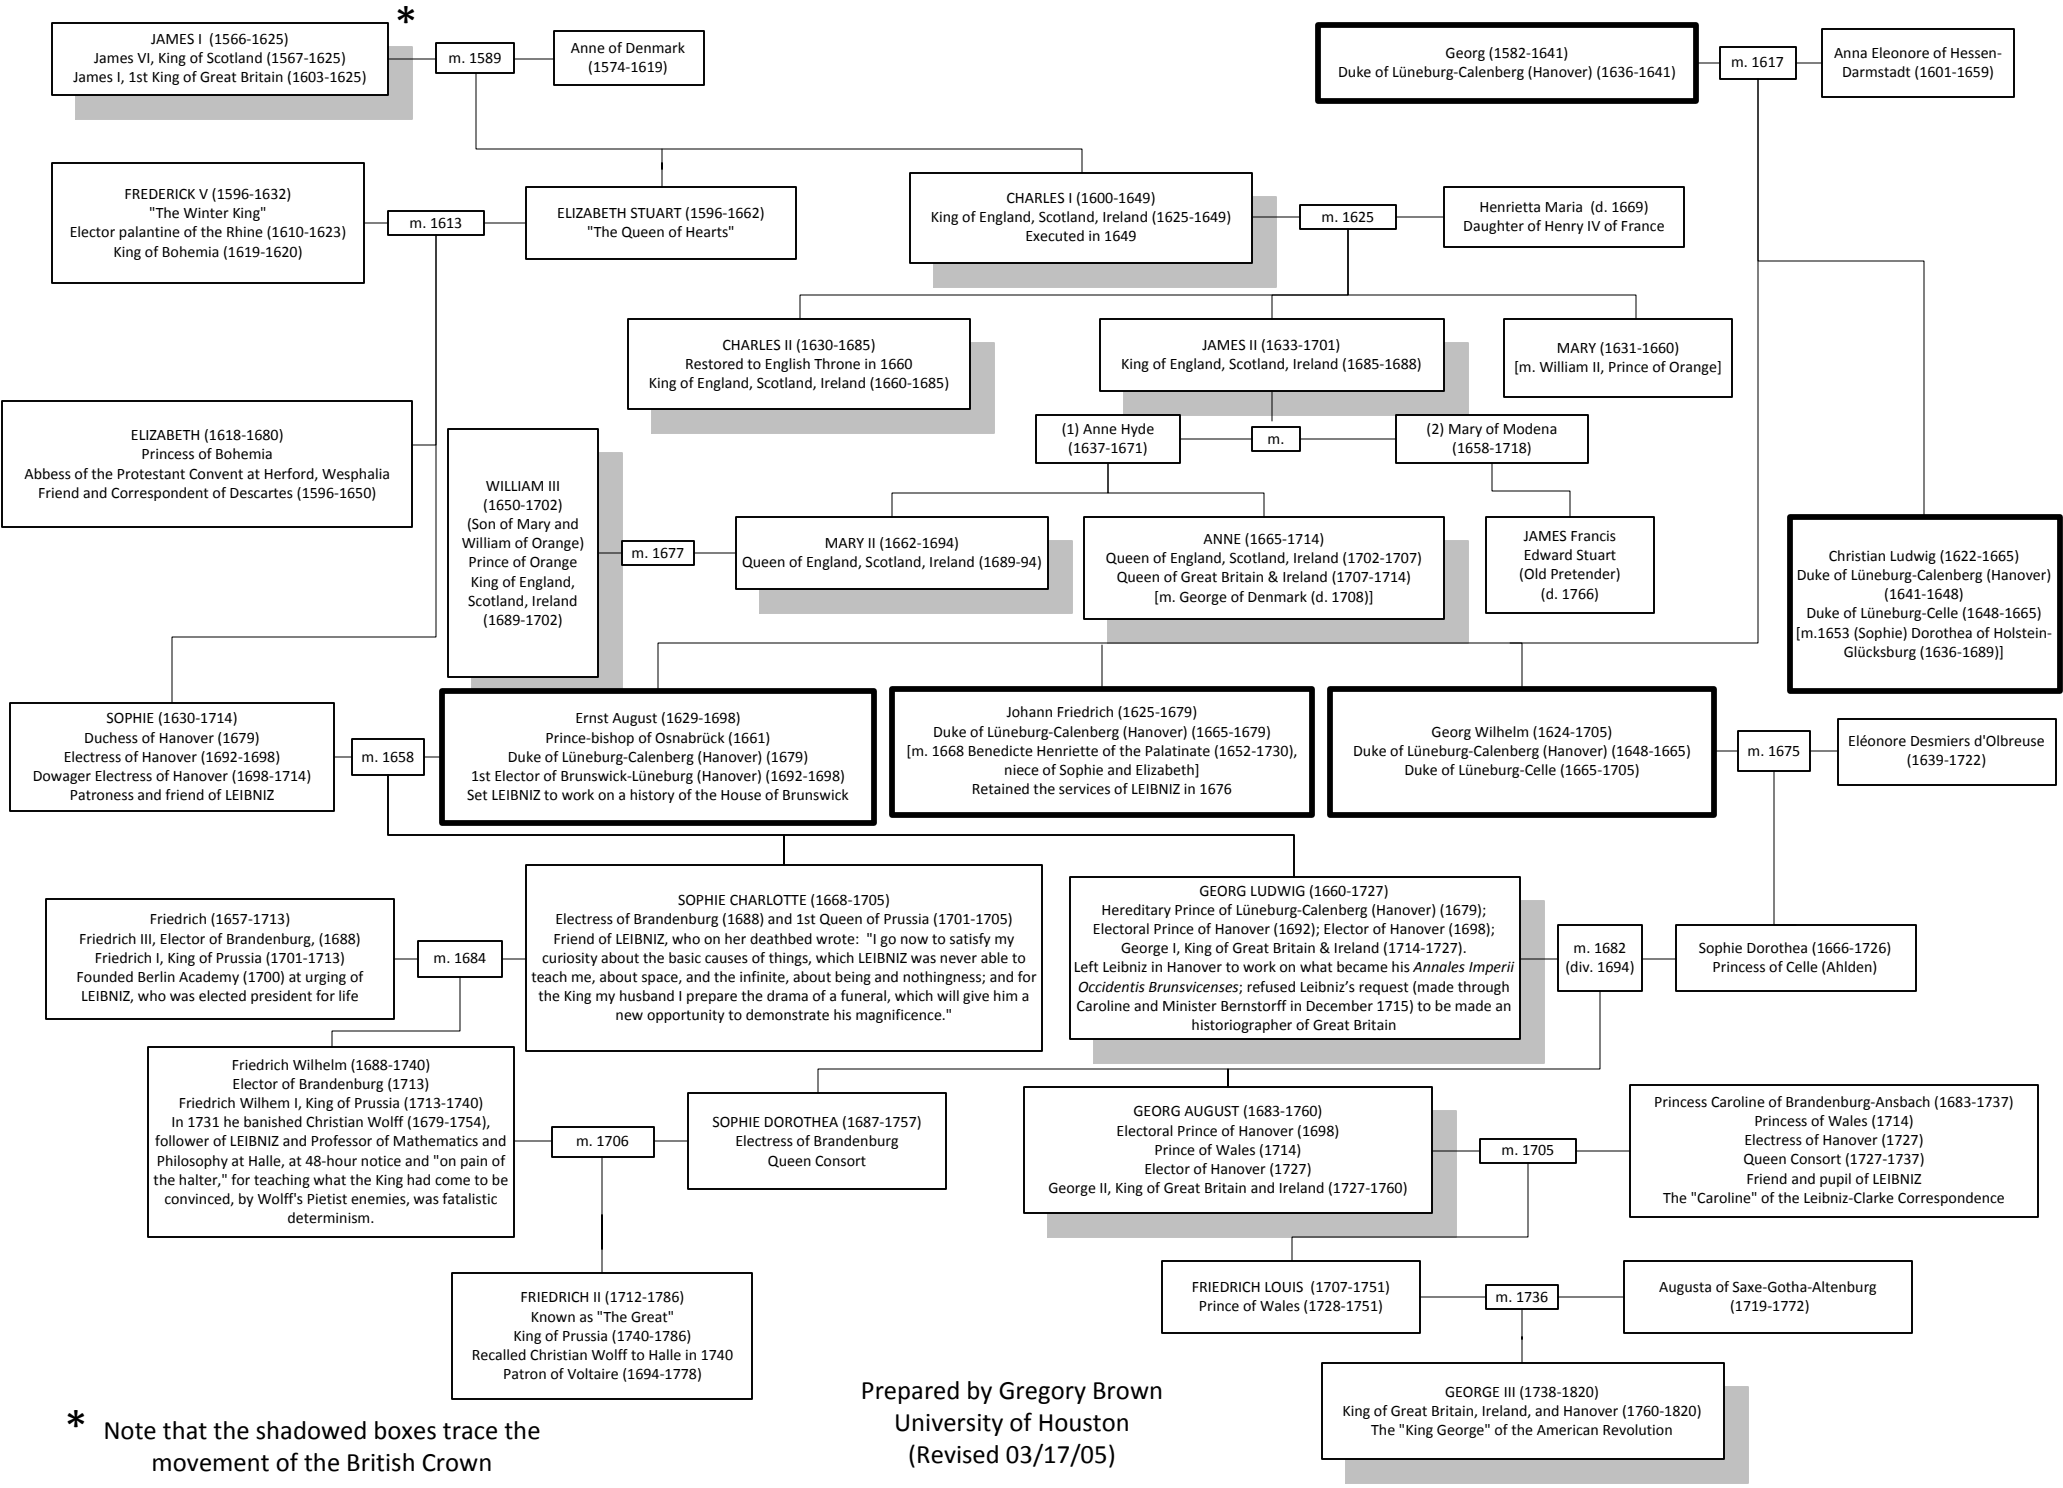

# LEIBNIZ (1646-1716) AND ROYALTY

\* Note that the shadowed boxes trace the movement of the British Crown

Prepared by Gregory Brown  
University of Houston  
(Revised 03/17/05)